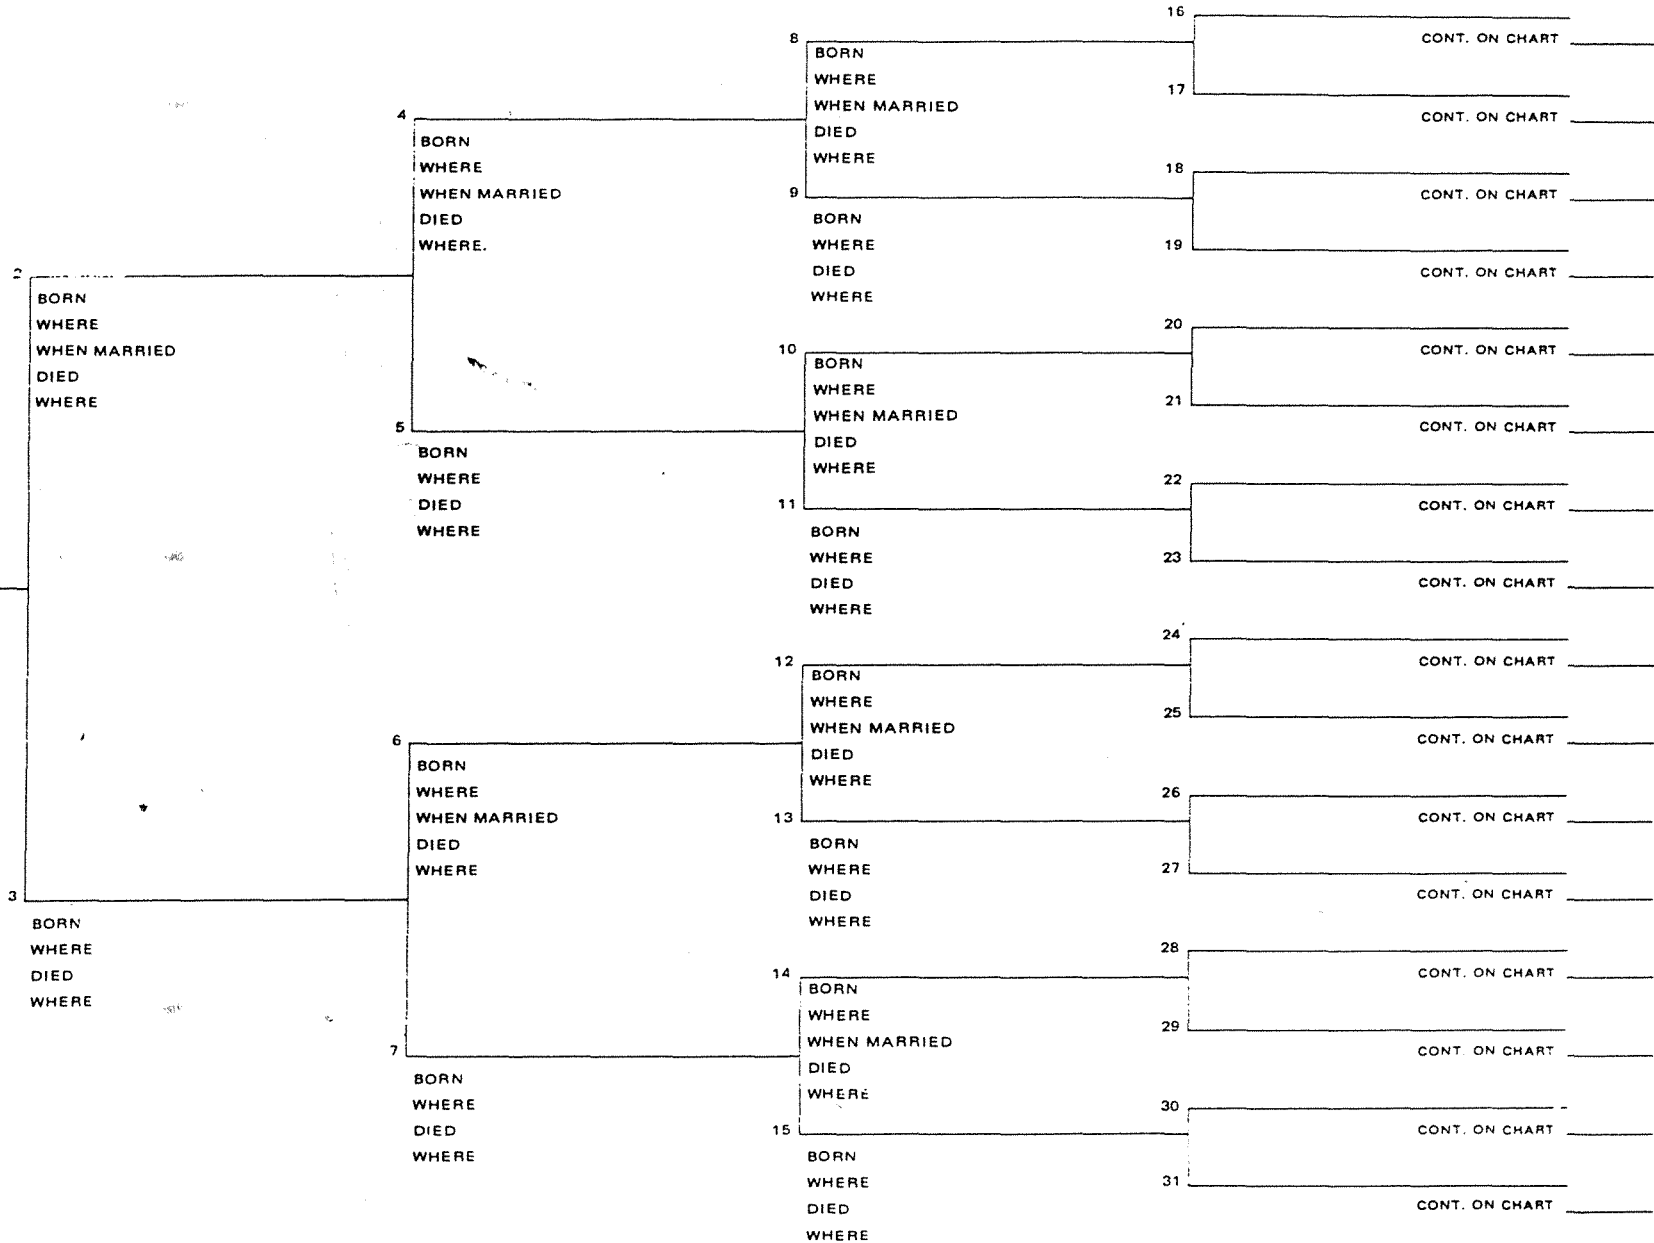

ANCESTORS OF JAMES McINTYRE

CHART NO. 13

NO. 1 ON THIS CHART IS
THE SAME PERSON AS NO.
ON CHART NO. _____

1 James McIntyre
BORN
WHERE
WHEN MARRIED 27.5.1843
DIED
WHERE
Louisa Gill
NAME OF HUSBAND OR WIFE